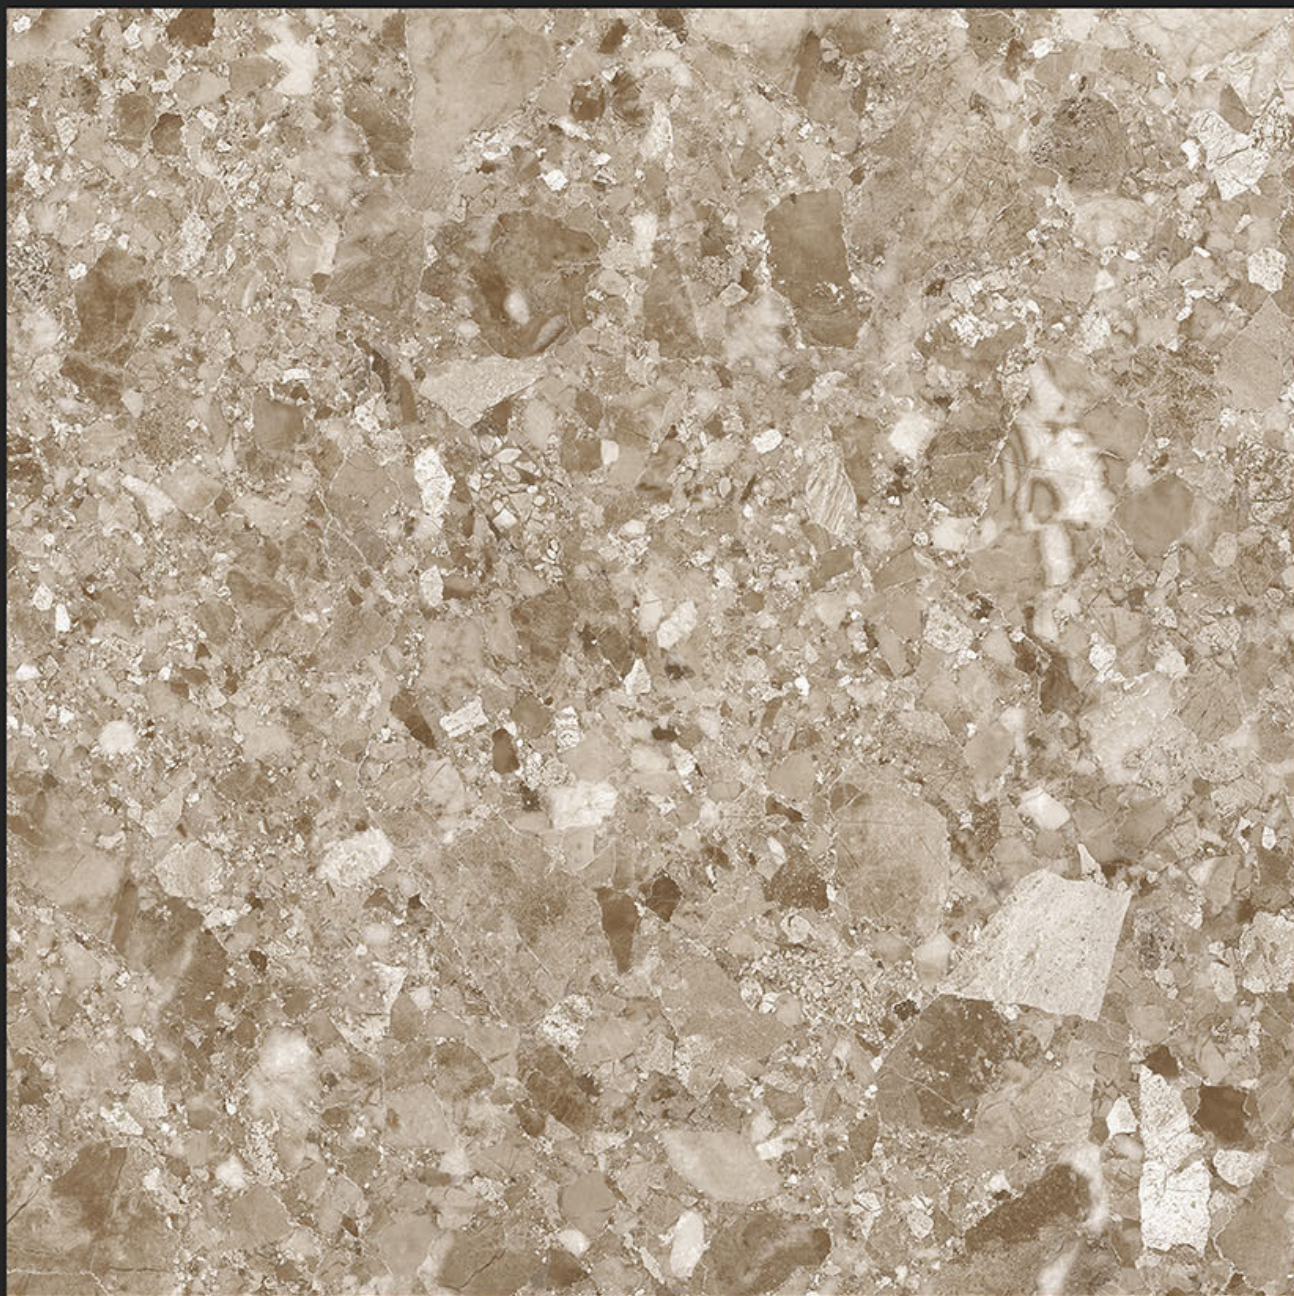

GLOSSY FINISH

STONELA GRIS

600 x 600 mm