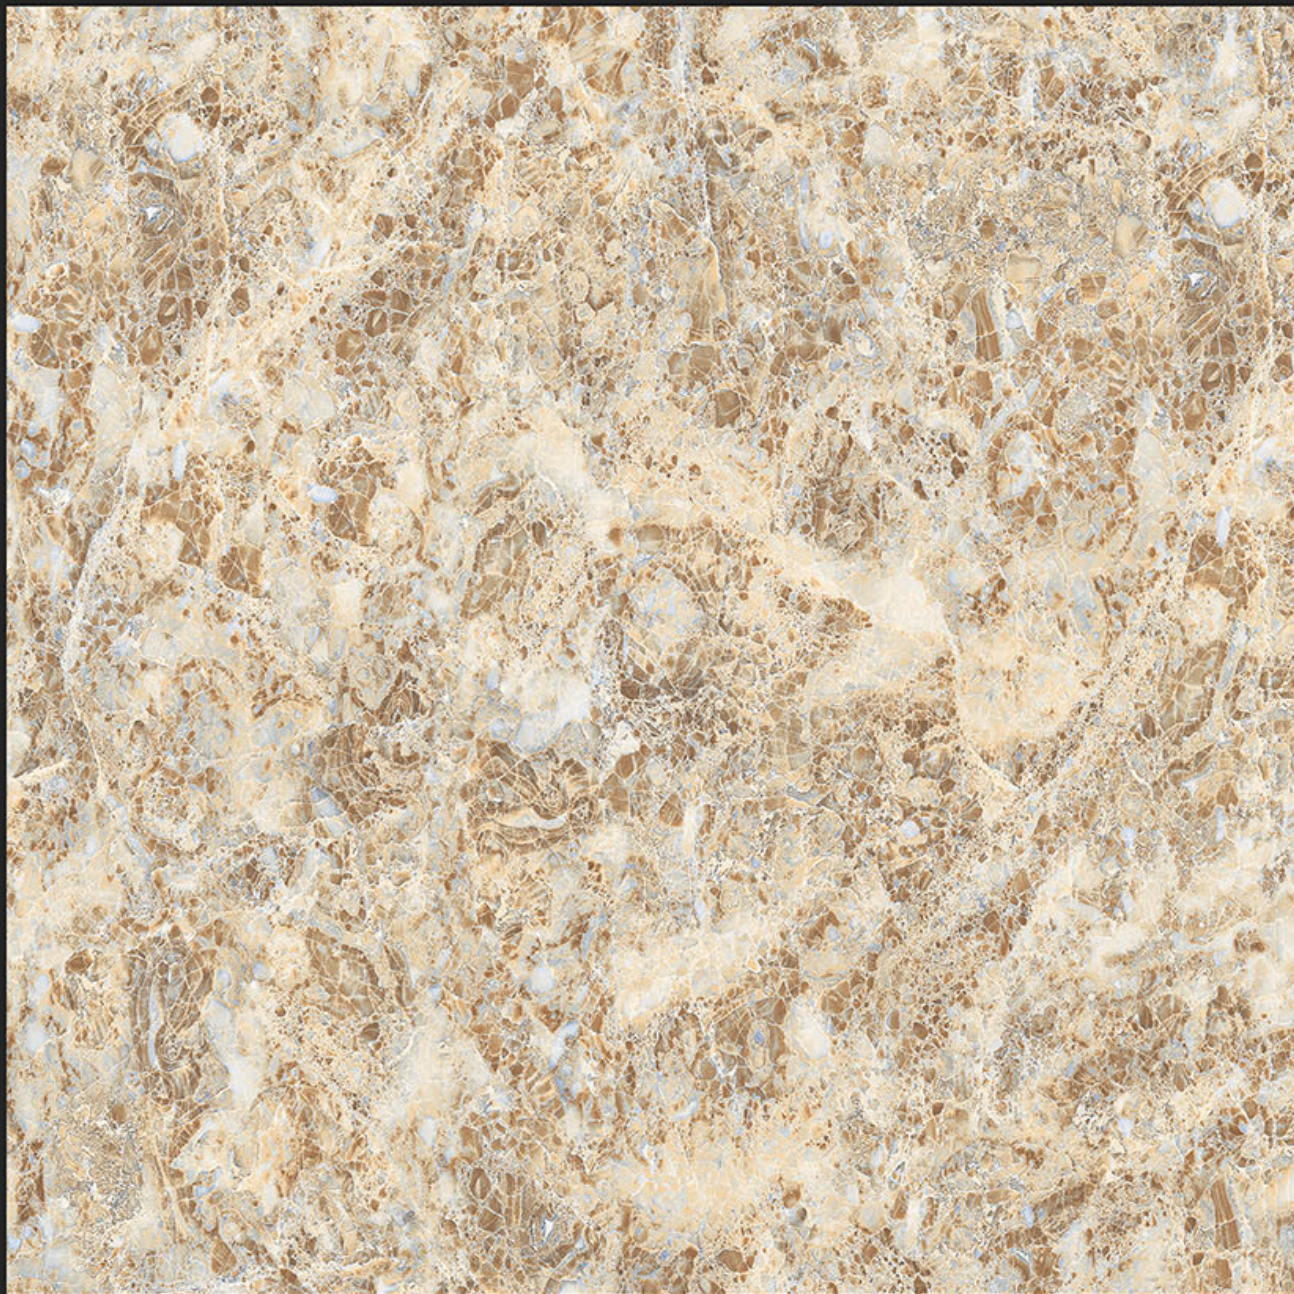

GLOSSY FINISH

ROSTA BIANCO

600 x 600 mm

GLOSSY FINISH

Roza Gold

600 x 600 mm

GLOSSY FINISH

RUBY PEARL