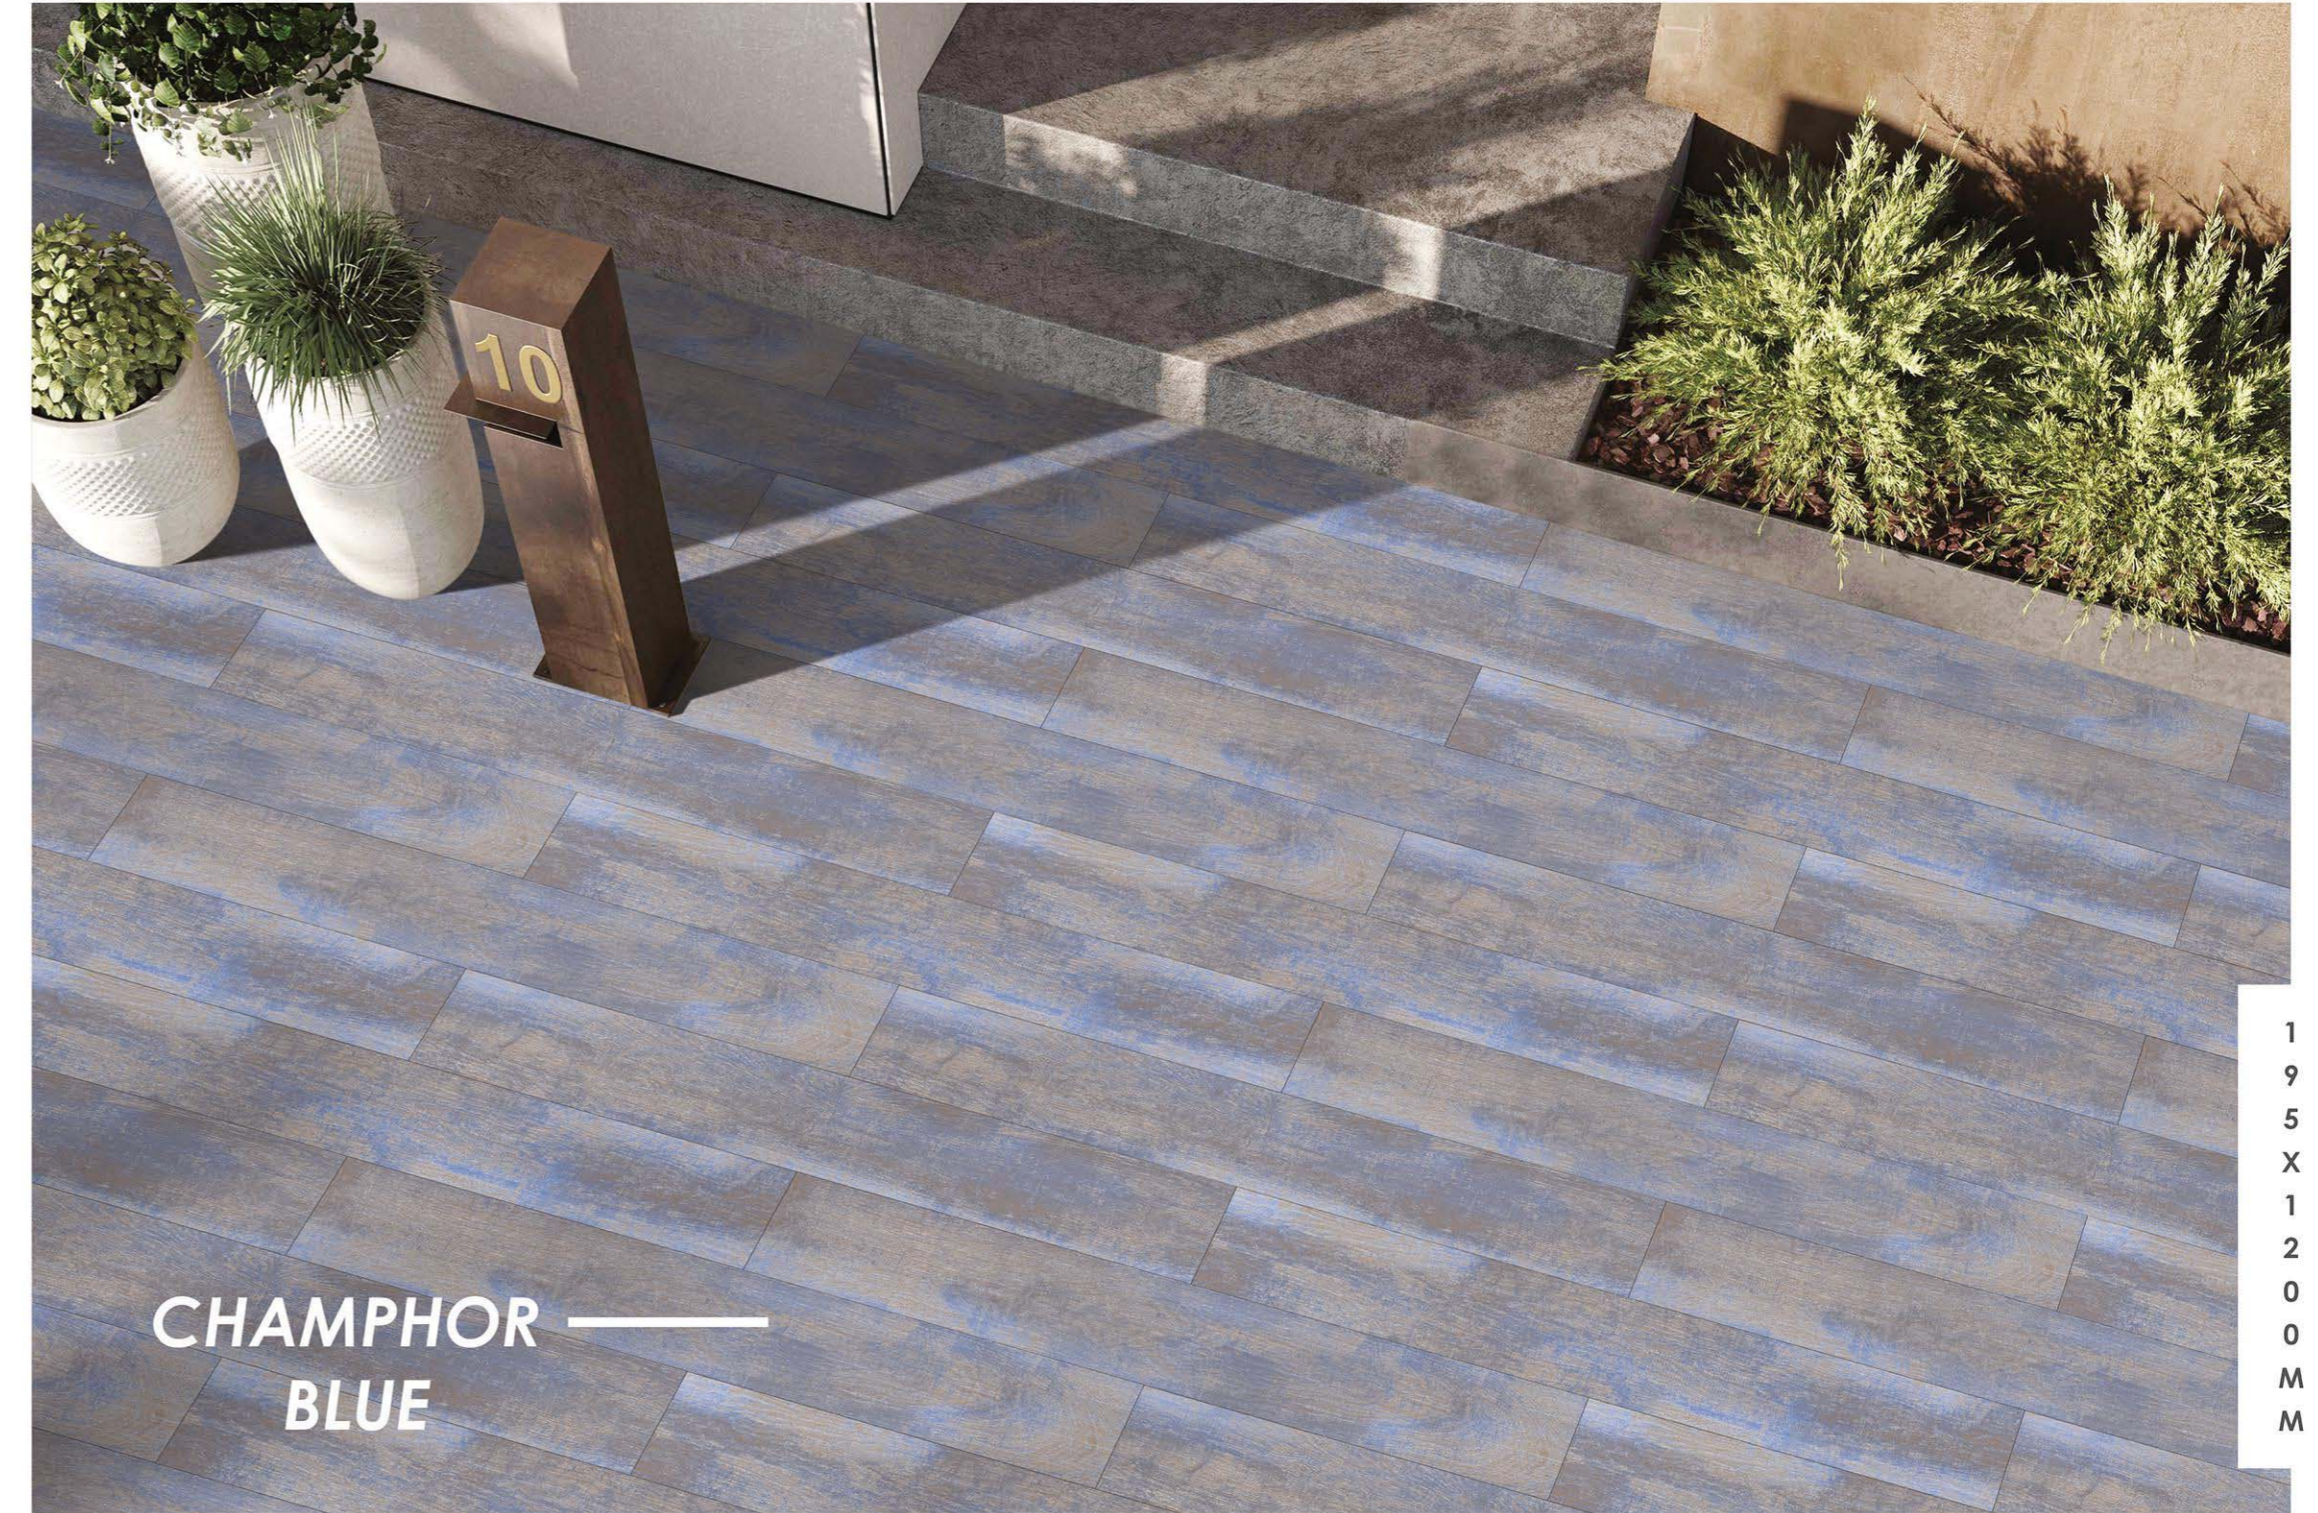

CAMPBOR BLUE

CHAMPHOR
BLUE

—
Wooden Strip
—

195X1200MM

CAMPHOR ORANGE

CHAMPHOR
ORANGE

—
Wooden Strip
—

195X1200MM

KEN —
WOOD

Wooden Strip

195X1200MM

W F WALL & FLOOR
SLIP RESISTANT
RANDOM PHASE
USE GROUTING

DARK GREY WOOD
LIGHT GREY WOOD

DARK GREY WOOD

—
Wooden Strip
—

195X1200MM