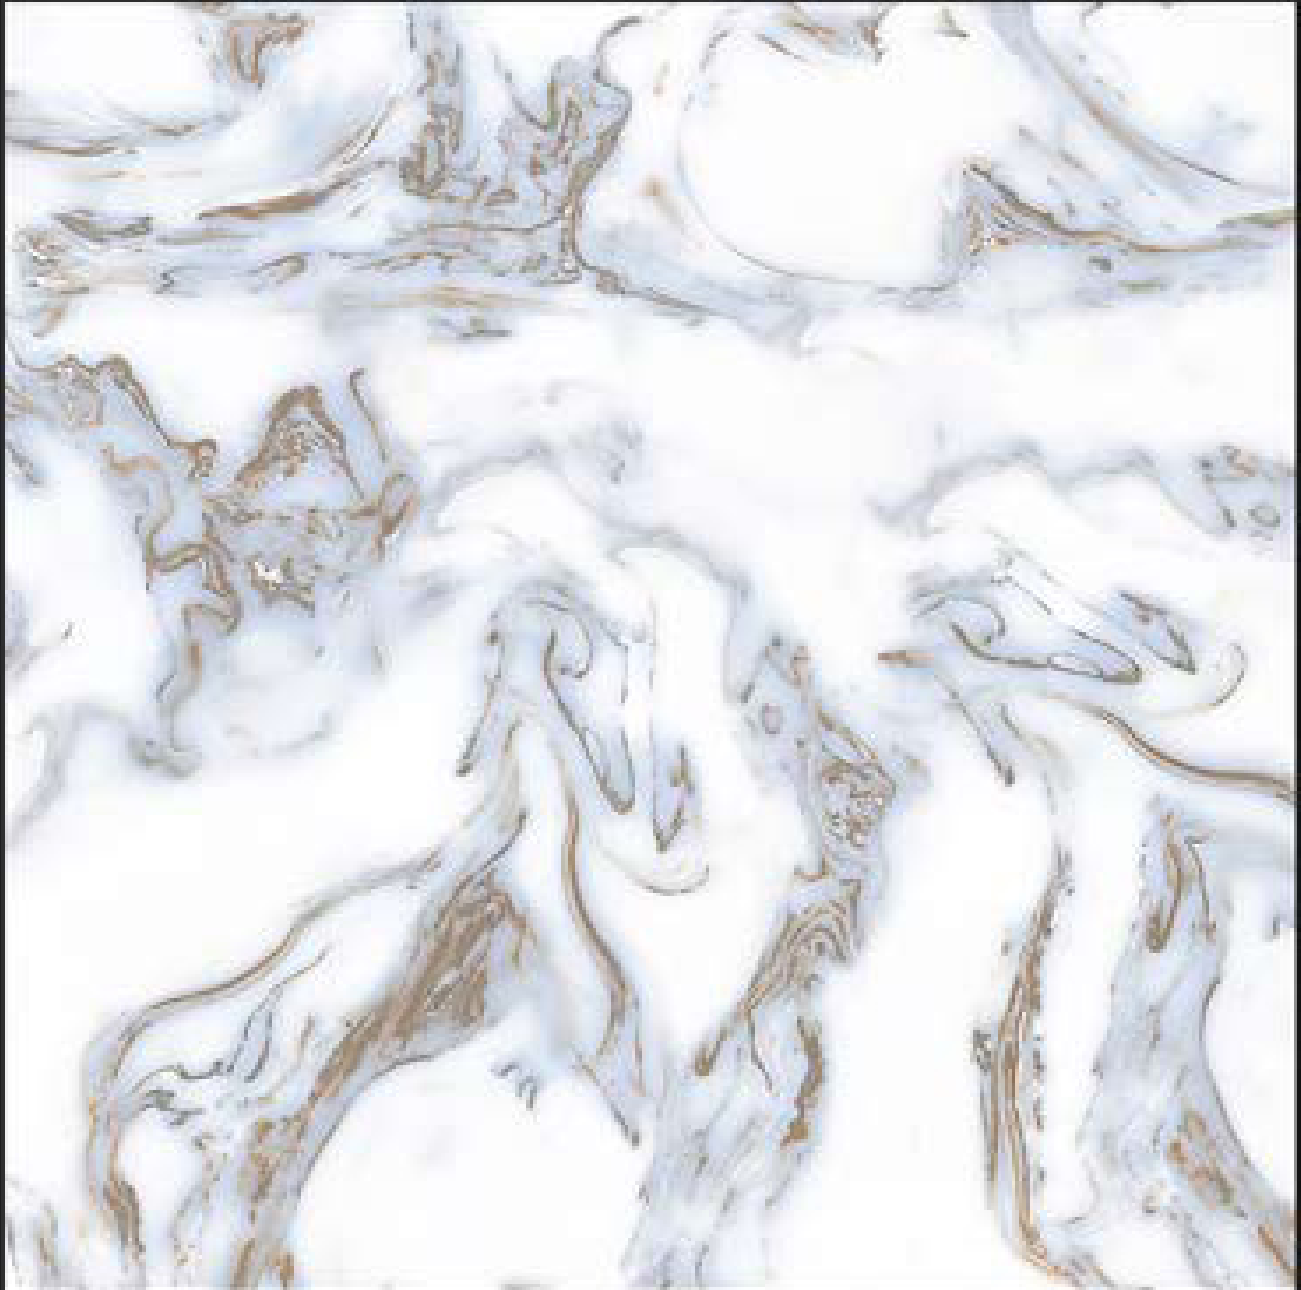

GLOSSY FINISH

FLORENCE BROWN

600 x 600 mm

GLOSSY FINISH

FLORENCE MARBLE BROWN

600 x 600 mm

GLOSSY FINISH

FLORENCE MARBLE