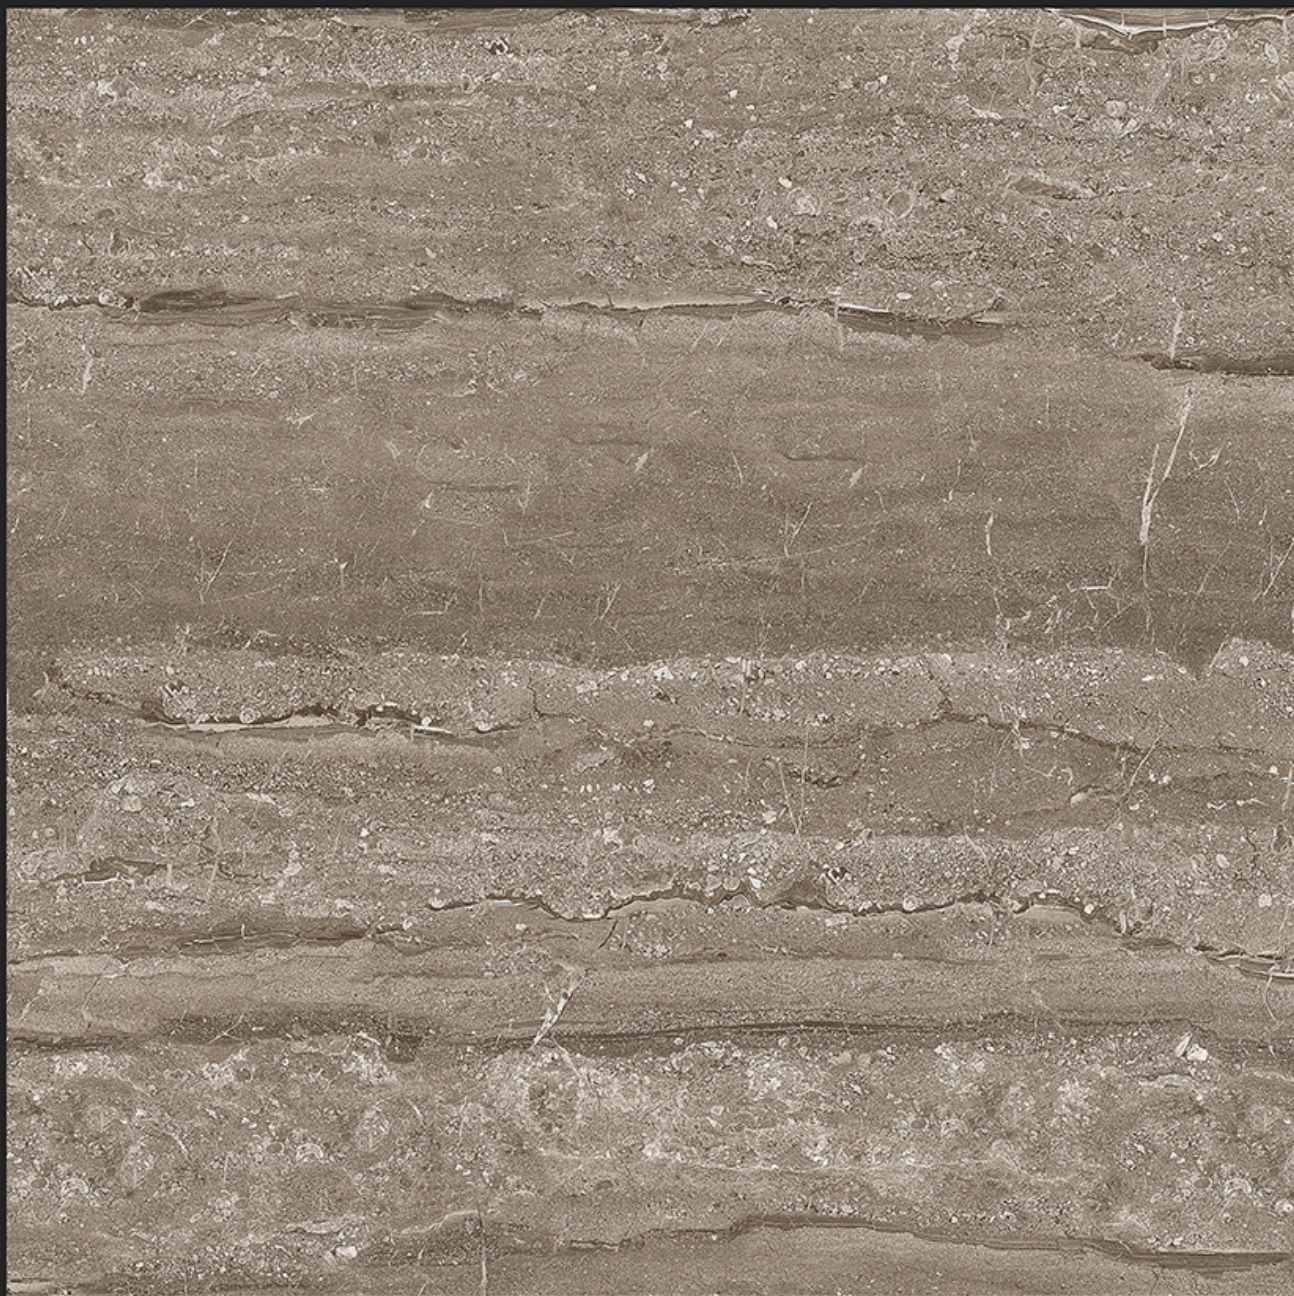

600 x 600 mm

GLOSSY FINISH

FILITO VEINS

600 x 600 mm

GLOSSY FINISH

Florence Gris

600 x 600 mm

GLOSSY FINISH